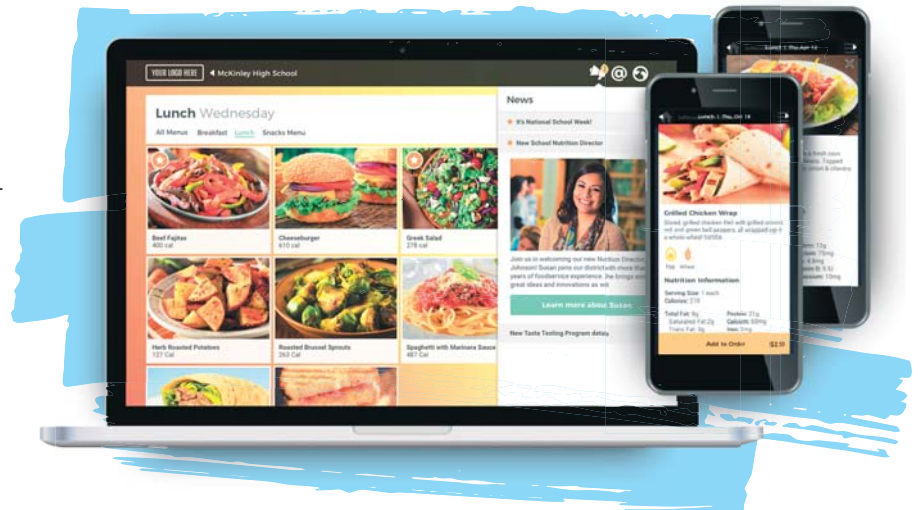

WELCOME BACK TO SCHOOL!

RED BANK REGIONAL HIGH SCHOOL

Check out your awesome menus!

Daily Breakfast and Lunch Menus

You can easily view information about what is on our menu each day. You can see an image and description for food items, as well as nutritional information.

Our innovative and interactive site and mobile app make our menus more convenient and informative than ever before!

See your menus at:

rbrhs.nutrislice.com

Search for "Menus by Nutrislice" on Google Play or the App Store or visit rbrhs.nutrislice.com